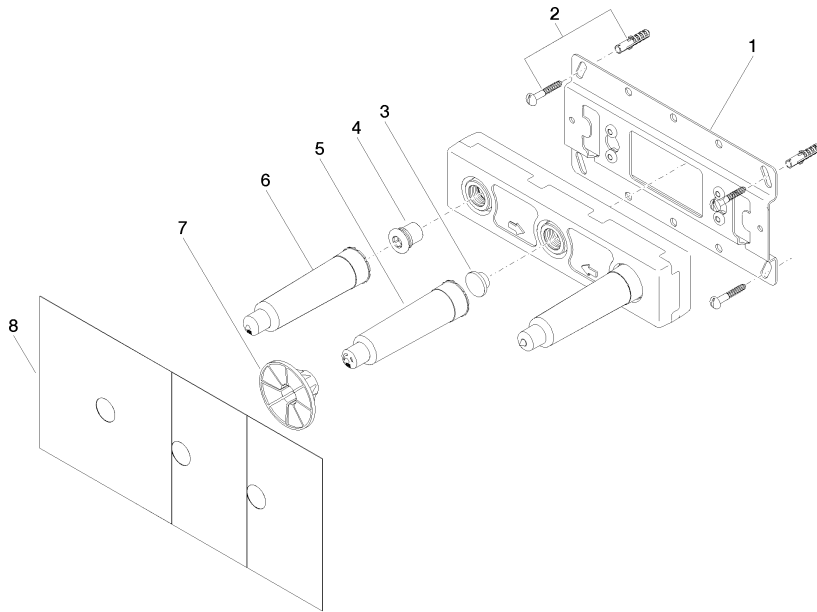

Concealed wall-mounted mixer centred spout -

35 700 970 90

- 3x dust cover
- 2x female thread 1/2" connections
- 1x female thread 1/2" outlet
- 3x sealing plug 1/2"
- gauge 100 mm
- WRAS 2211003

Concealed wall-mounted mixer centred spout -

35 700 970 90

		min	max
36xxx361-FF	Madison	85 [3 3/8"]	145 [5 5/8"]
36xxx809/819-FF	Vaia	85 [3 3/8"]	145 [5 5/8"]
36xxx882/892-FF	Tara	85 [3 3/8"]	145 [5 5/8"]
36xxx811-FF	CYO	85 [3 3/8"]	145 [5 5/8"]
36xxx705-FF	CL. 1	110 [4 3/8"]	150 [5 7/8"]
36xxx782-FF	MEM	110 [4 3/8"]	150 [5 7/8"]

Certificates

WRAS_2211003.

Concealed wall-mounted mixer centred spout -

35 700 970 90

Spare parts list

No.	Item Number	Name	Quantity used	Delivery time
1	04 17 20 251 00 90	base	1	60
2	04 30 31 024 01 90	fixing set	2	2
3	09 31 20 092 90	plug	1	2
4	04 31 20 037 00 90	plug	2	2
5	09 21 02 173 90	cap	1	2
6	04 21 02 173 01 90	cap	2	2
7	90 23 01 174 00 90	sleeve	1	2
8	04 14 03 072 01 90	gasket kit	3	2