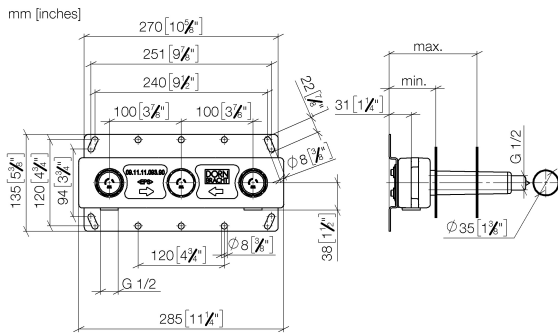

Concealed wall-mounted mixer centred spout -

35 700 970 90

- 3x dust cover
- 2x female thread 1/2" connections
- 1x female thread 1/2" outlet
- 3x sealing plug 1/2"
- gauge 100 mm
- WRAS 2211003

Concealed wall-mounted mixer centred spout -

35 700 970 90

		min	max
36xxx361-FF	Madison	85 [3 3/8"]	145 [5 5/8"]
36xxx809/819-FF	Vaia	85 [3 3/8"]	145 [5 5/8"]
36xxx882/892-FF	Tara	85 [3 3/8"]	145 [5 5/8"]
36xxx811-FF	CYO	85 [3 3/8"]	145 [5 5/8"]
36xxx705-FF	CL. 1	110 [4 3/8"]	150 [5 7/8"]
36xxx782-FF	MEM	110 [4 3/8"]	150 [5 7/8"]

Certificates

WRAS_2211003.

Concealed wall-mounted mixer centred spout -

35 700 970 90

Spare parts list

No.	Item Number	Name	Quantity used	Delivery time
1	04 17 20 251 00 90	base	1	60
2	04 30 31 024 01 90	fixing set	2	2
3	09 31 20 092 90	plug	1	2
4	04 31 20 037 00 90	plug	2	2
5	09 21 02 173 90	cap	1	2
6	04 21 02 173 01 90	cap	2	2
7	90 23 01 174 00 90	sleeve	1	2
8	04 14 03 072 01 90	gasket kit	3	2